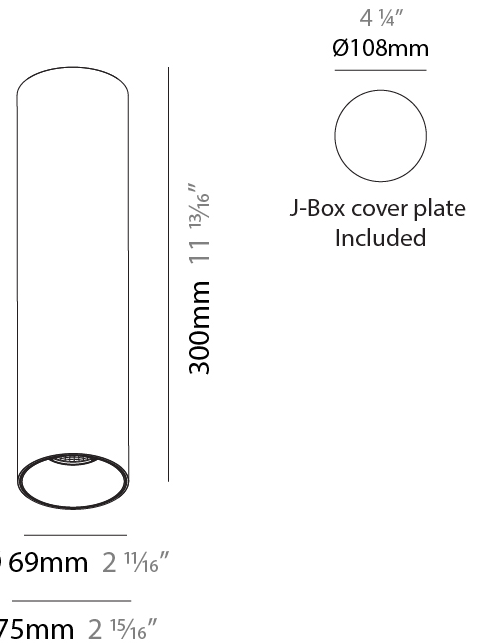

1. To build a product code in our configurator select the specify button on the base model # product page
2. To build a manual product code on this datasheet choose from the options listed below in blue font and add the suffix to the base model #

GENERAL

Series: Invader Standard
Subseries: Invader On Round
Brand: Prolicht
Division: Architectural
Mounting Type: Surface
Mounting Location: Ceiling
Subcategory: Spots

PHYSICAL

Shape: Cylinder
Diameter (mm): 75
Diameter (in): 2 15/16
Height (mm): 300
Height (in): 11 13/16
Light Distribution: Downlight
Weight (kg): 0.92
Weight (lbs): 2.02
Fixture Finish: SSR / BKV / CWI / CRY / HAB / UFT / ITA / RUA / FTG / MYG / LOD / PUS / FRO / FUP / KIA / POP / BLS / SPG / MEY / GOH / GUM / CHC / COM / ABZ / JAG / OBR / MOS / ROR
Fixture Material: Aluminum Die Cast

ELECTRICAL

Lamp Type: LED (Zhaga Standard)
Input Wattage (W): 11
Total Output Wattage (W): 10
Dimming: Non-Dimmable
Driver Included: Yes
Driver Location: Integrated
Driver Type: Constant Current
Driver Class: Class 2
Input Voltage (V): 120
Constant Current (MA): 350
Upon Request: Remote: 0-10Vdc dimming / Phase dimming 120Vac / Non-dimming 120/277Vac

LED

Number of LEDs: 1
Color Temperature (°K): 2700 / 3000 / 3500 / 4000
Max. Delivered Lumen (lm): 660 / 680 / 715 / 730
CRI: >90 CRI
Lamp Life (hrs): 50000

OPTICAL

Reflector°: 20 / 40 / 60

RATINGS AND CERTIFICATIONS

Certified By: Certified for North American Standards
IP rating: IP20